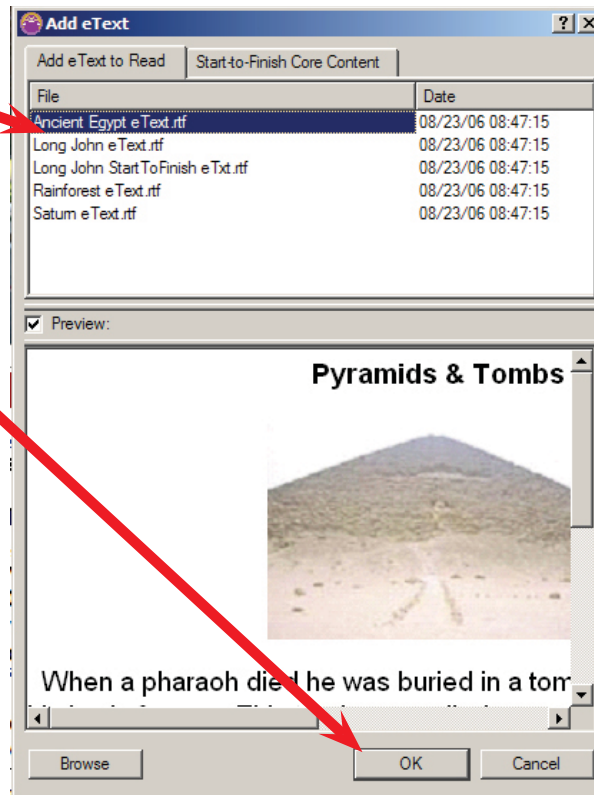

Solo Network Version Outline

I. Basic Solo Features

1. Student login

- a. Student clicks their name
- b. Type in Password (tisd)

2. Click Read OutLoud

3. Click on the name of the book you wish to read.

4. Click OK