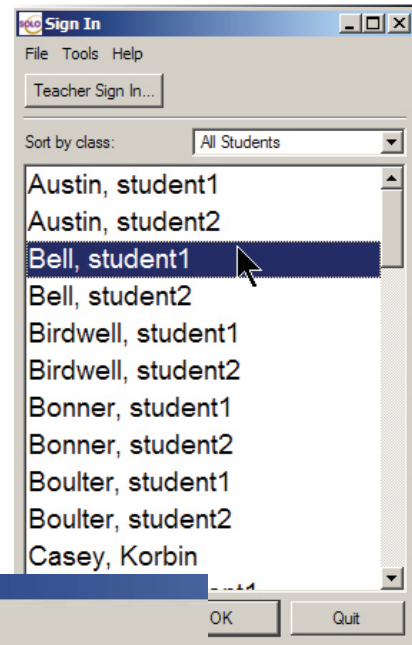

# Solo Network Version Outline

## I. Basic Solo Features

### 1. Student login

- a. Student clicks their name
- b. Type in Password (tisd)